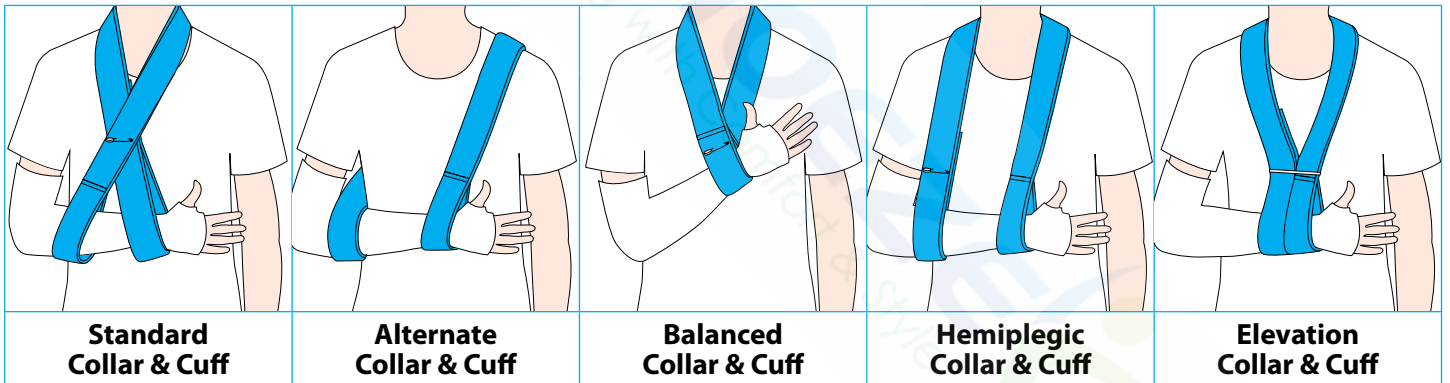

## Arm Sling

Stylish padded comfort configurable to the injury

Made from high quality, breathable, moisture wicking fabric, this comfortable sling can be fitted to suit different types of injuries

**Includes:** Arm sling, safety pin, 2 tie fasteners

- Comfortable and stylish
- Reusable
- Adjustable

	Motorbike Sky	Flames & Skulls	Zebra	Rainbow Swirl	Graffiti	Plain Black
<b>Small 140cm</b>	Code: 03006	Code: 03013	Code: 03020	Code: 03037	Code: 03044	Code: 03051
<b>Medium 160cm</b>	Code: 04003	Code: 04010	Code: 04027	Code: 04034	Code: 04041	Code: 04058
<b>Large 180cm</b>	Code: 05000	Code: 05017	Code: 05024	Code: 05031	Code: 05048	Code: 05055